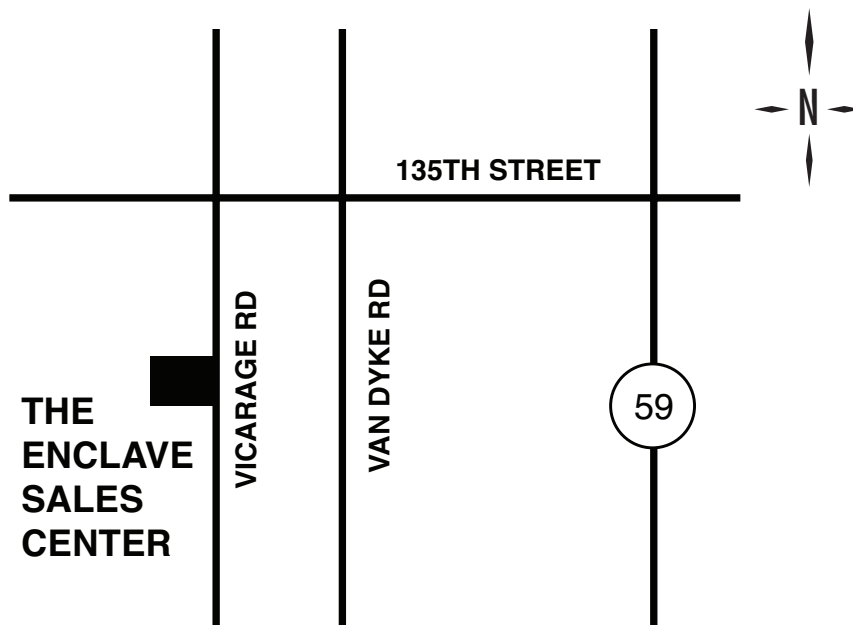

# The Enclave

GRACED WITH SCENIC PONDS AND INLETS.

## Directions

The Sales Center at The Enclave is open Saturday and Sunday from 11:00 a.m. until 5:00 p.m. The phone number at the Enclave is **815.254.9543**. On Wednesday - Friday, call the Randall Highlands Sales Center at **630.906.9600**. Take Route 59 to 135th Street and go West to Vicarage Road, then left to community. Model is located at 13513 Rockefeller Drive, Plainfield.