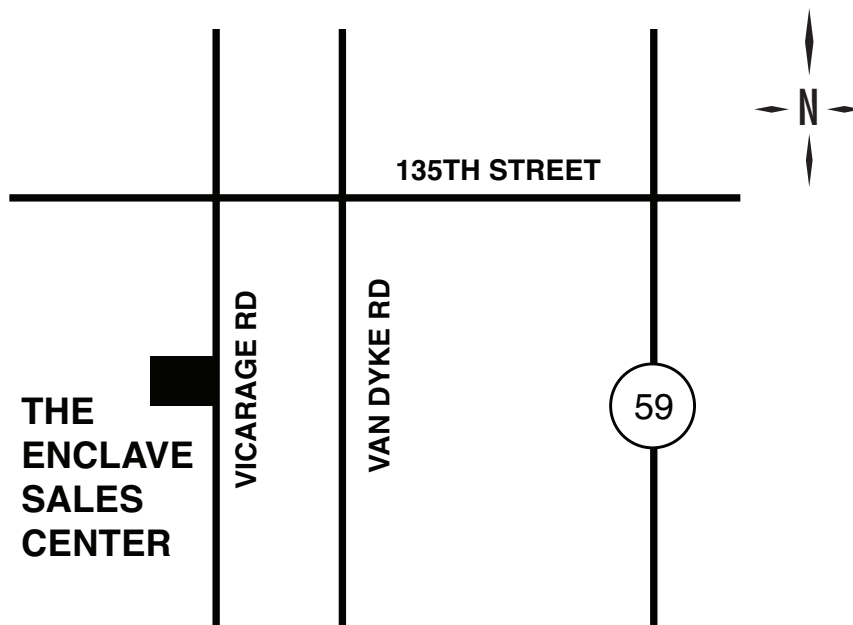

# The Enclave

GRACED WITH SCENIC PONDS AND INLETS.

## Directions

The Sales Center at The Enclave is open Monday through Friday from 10:00 a.m. until 5:00 p.m., and on Saturday and Sunday from 11:00 a.m. until 5:00 p.m. The phone number at the Enclave is **815.254.9543**. Take Route 59 to 135th Street and go West to Vicarage Road, then left to community. Model is located at 24505 Rockefeller Court, Plainfield. The new Concord model is featured.