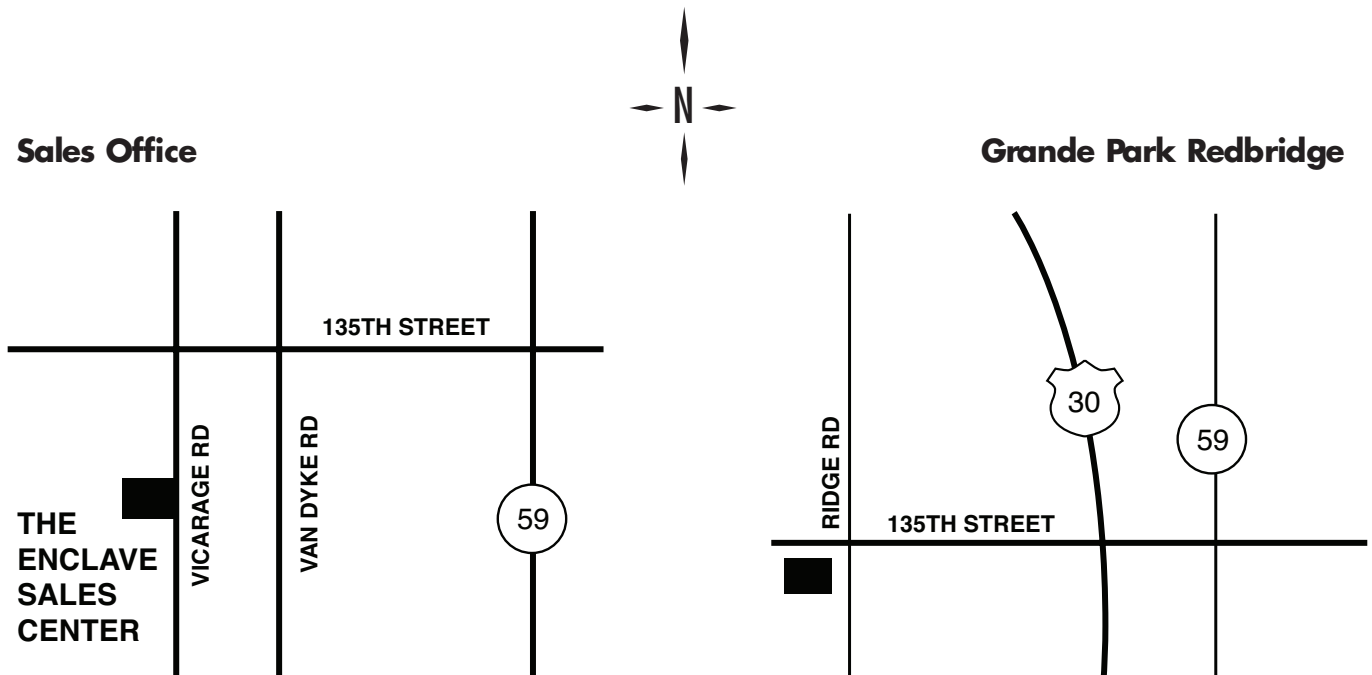

Grande Park-Redbridge

REDBRIDGE OF GRANDE PARK IS IDEAL FOR YOUR FAMILY.

Directions

Sales Office Temporarily Located at The Enclave. The Enclave is open Monday through Friday from 10:00 a.m. until 5:00 p.m., and on Saturday and Sunday from 11:00 a.m. until 5:00 p.m. The phone number at the Enclave is **815.254.9543**.

Take Route 59 to 135th Street and go west to Vicarage then left to community. Model is located at 24505 Rockefeller Court, Plainfield. Concord model is featured. Grande Park-Redbridge is located West of 30. Take Route 59 to 135th Street and go West on 135th to Ridge Road. Cross Ridge Road, community is on the left.