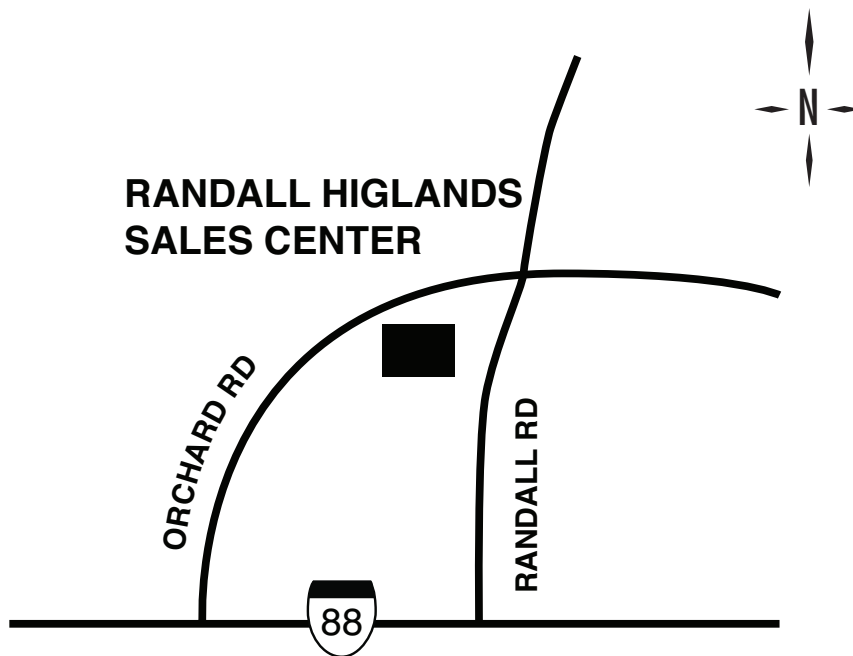

Randall Highlands

THE PERFECT LOCALE FOR FAMILIES AND ANYONE ON THE GO.

Directions

The Randall Highlands Sales Center is open from 10:00 a.m. until 5:00 p.m. Monday through Friday, and on Saturday and Sunday from 11:00 a.m. until 5:00 p.m. Or call **630.906.9600** for an appointment. The Sales Center is located North of I-88 and West of Randall Road.

From the East

I-88 to Orchard Road to Comiskey, south $\frac{1}{2}$ block to Kilberry, right on Kilberry. Proceed 3 blocks to model home.

Locally

Take Randall Road to Ritter, go West on Ritter to Moorfield, turn Right on Moorfield to community.