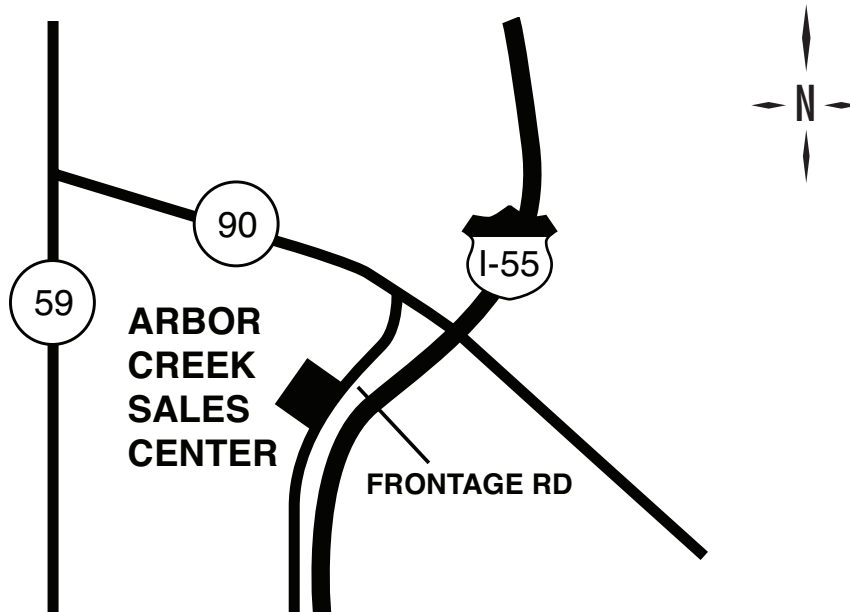

# Arbor Creek

NESTLED AMONG PARKS, WOODS, CREEKS AND BEAUTIFUL SLOPING HILLS.

## Directions

The Arbor Creek Sales Center is open 10:00 a.m. until 5:00 p.m. Monday through Friday, and Saturday through Sunday from 11:00 a.m. until 5:00 p.m. Or call **815.439.3800** for an appointment. Directions: Route 59 to Route 30, East to Frontage Road. Turn right to community. Model is located at 16795 Hazelwood Drive, Plainfield. Townhome models are featured.